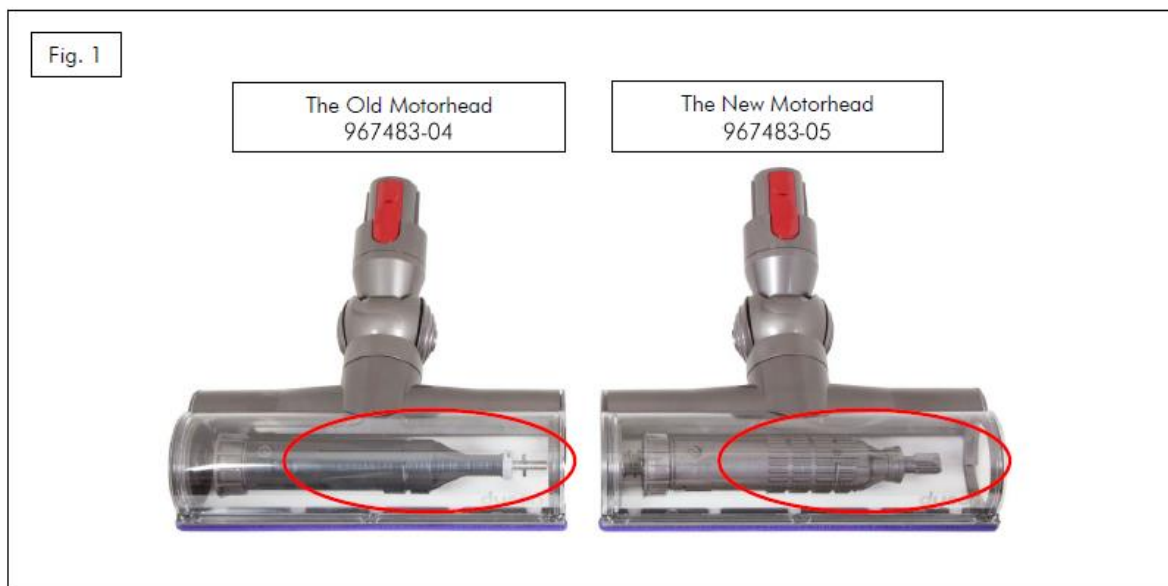

BULLETIN NUMBER	PRIORITY LEVEL	REFERENCE NUMBER	MODEL REFERENCE	TO BE ACTIONED BY
4823	2	N/A	SV11	EU/TR/CH/MA/RU/UA/ZA/AU/NZ/CA/CN /UK/IE/HK/MY/SG/ID/PH/IL/IN/JP/KR/MX/MY/SA/AE/TH/TW/LB/US

SV11 Brushbar Service Assy

In December last year TSB 4624 modified the Brushbar of SV11 Motorheads.

The modification was to the internal fitting of the Brushbar. Externally there was no visual change to the Motorhead. All changes were internal, to the drive assembly and to the Brushbar. These changes were made to ensure the continued flexibility of the supply chain.

- The original Motorhead has a metal drive assy, the modified Motorhead has a plastic drive assy.
- The Brushbar from the original Motorhead does not fit the modified Motorhead.
- The modified Brushbar will not fit the original Motorhead.
- The original Brushbar (967157-01) now becomes a Service Fit only Part – this should not be sent to Customers.
- The modified Brushbar (967157-02) is now to be offered in Service Workshops. Making this a Service Fit part. This will follow on future TSBs.