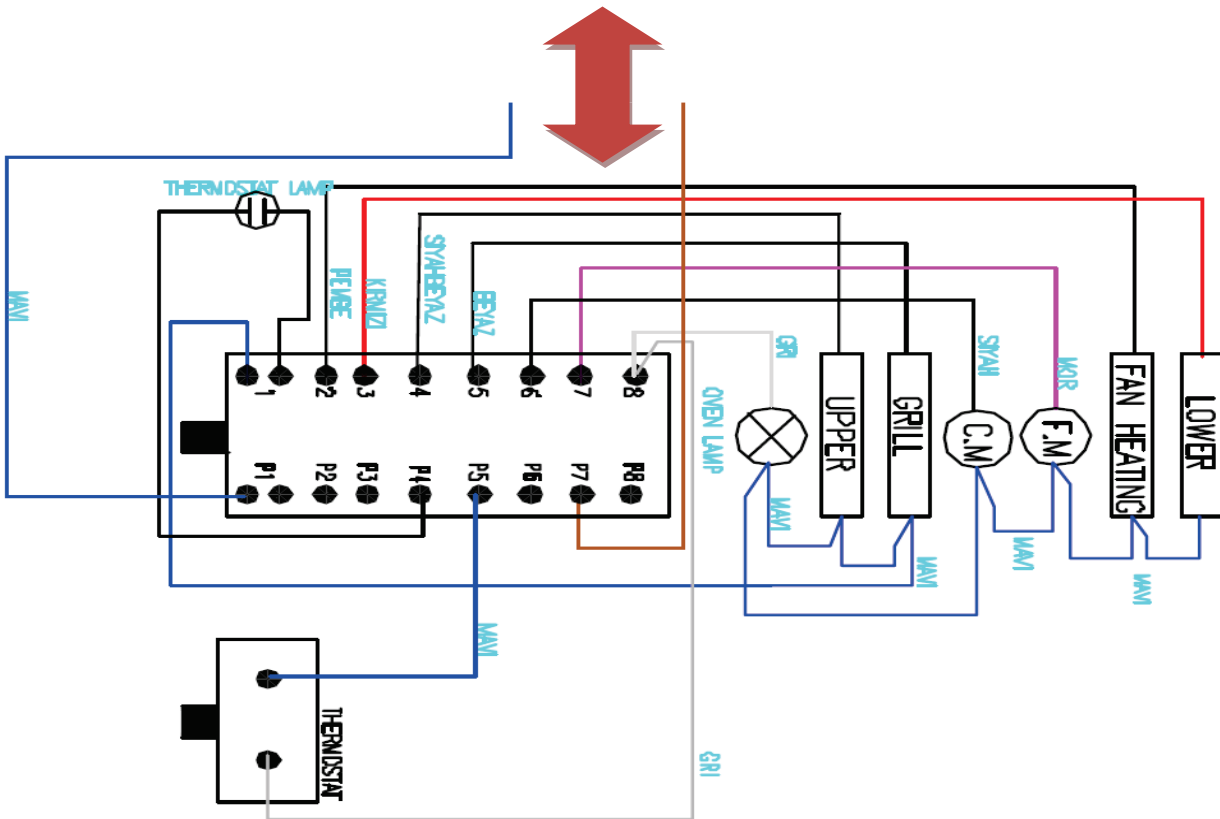

DEKA and GOTTAK switch caps are below. Terminal position numbers are clearly seen on the pictures.

ISSUE DATE	PREPARED BY	CONTROLLED BY	APPROVED BY
18.12.2012	CUSTOMER SUPPORT	Incoming Quality Inspection	Volkan Akan

There are different types of switches and connection differs. Connection terminals are shown on the electric diagram of the product. Mentioned terminal number and color has to be watched.

ISSUE DATE	PREPARED BY	CONTROLLED BY	APPROVED BY
18.12.2012	CUSTOMER SUPPORT	Incoming Quality Inspection	Volkan Akan

BEYAZ EŞYA SAN. VE TİC. A.Ş.

Switch terminal connection

DOC. NR : 07-03/FR301

REV.NR/DATE:01/18.12.2012

ITEM NR:

PAGE : 3/3

All electrical parts of the product is shown on the electric diagram.

ISSUE DATE	PREPARED BY	CONTROLLED BY	APPROVED BY
18.12.2012	CUSTOMER SUPPORT	Incoming Quality Inspection	Volkan Akan