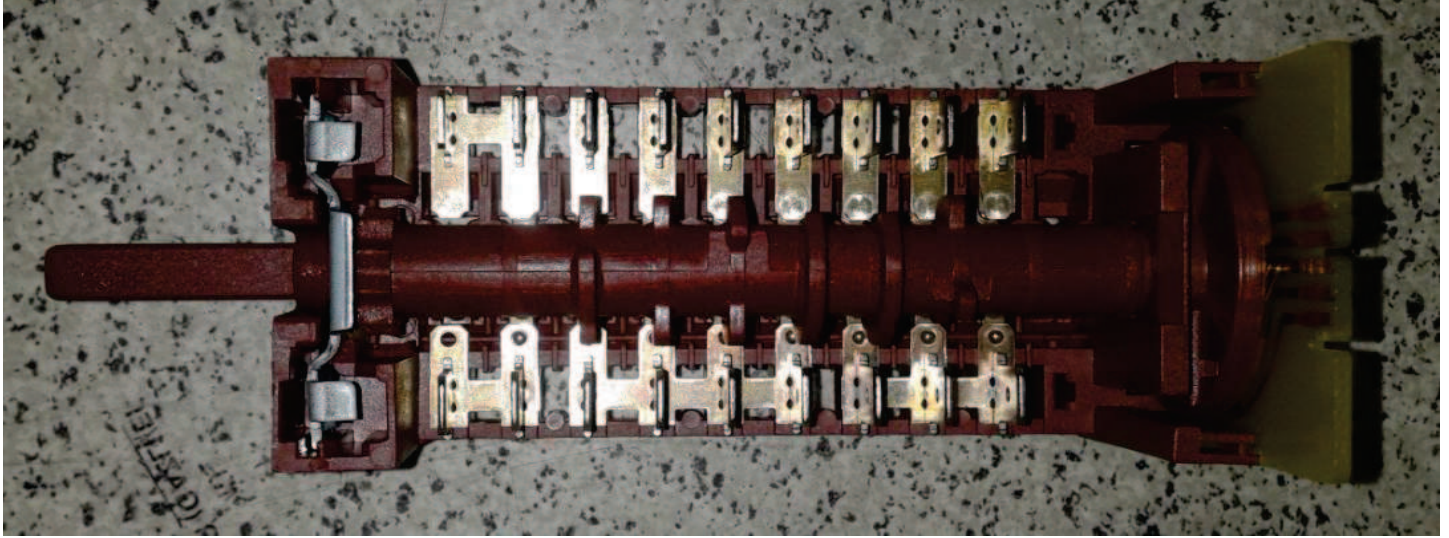

DEKA and GOTTAK switch caps are below. Terminal position numbers are clearly seen on the pictures.

ISSUE DATE	PREPARED BY	CONTROLLED BY	APPROVED BY
18.12.2012	CUSTOMER SUPPORT	Incoming Quality Inspection	Volkan Akan

There are different types of switches and connection differs. Connection terminals are shown on the electric diagram of the product. Mentioned terminal number and color has to be watched.

ISSUE DATE	PREPARED BY	CONTROLLED BY	APPROVED BY
18.12.2012	CUSTOMER SUPPORT	Incoming Quality Inspection	Volkan Akan

BEYAZ EŞYA SAN. VE TİC. A.Ş.

Switch terminal connection

DOC. NR : 07-03/FR301

REV.NR/DATE:01/18.12.2012

ITEM NR:

PAGE : 3/3

All electrical parts of the product is shown on the electric diagram.

ISSUE DATE	PREPARED BY	CONTROLLED BY	APPROVED BY
18.12.2012	CUSTOMER SUPPORT	Incoming Quality Inspection	Volkan Akan