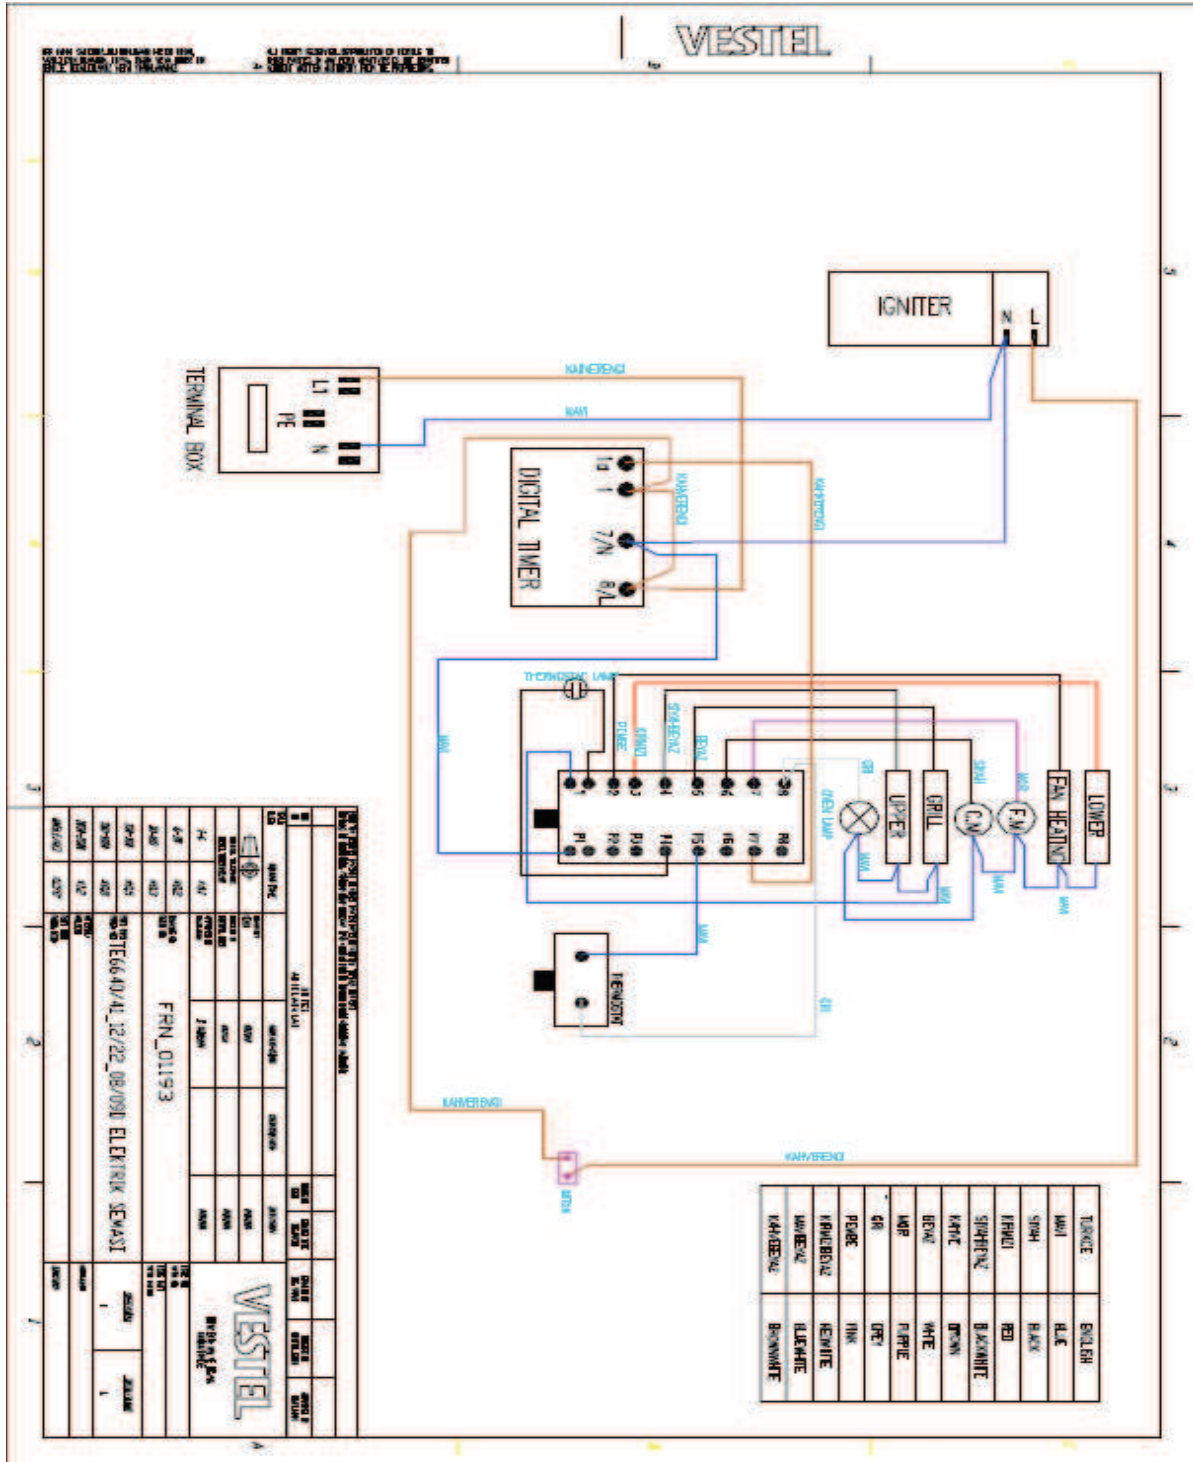

DEKA and GOTTAK switch caps are below. Terminal position numbers are clearly seen on the pictures.

ISSUE DATE	PREPARED BY	CONTROLLED BY	APPROVED BY
18.12.2012	CUSTOMER SUPPORT	Incoming Quality Inspection	Volkan Akan

There are different types of switches and connection differs. Connection terminals are shown on the electric diagram of the product. Mentioned terminal number and color has to be watched.

ISSUE DATE	PREPARED BY	CONTROLLED BY	APPROVED BY
18.12.2012	CUSTOMER SUPPORT	Incoming Quality Inspection	Volkan Akan

BEYAZ EŞYA SAN. VE TİC. A.Ş.

Switch terminal connection

DOC. NR : 07-03/FR301

REV.NR/DATE:01/18.12.2012

ITEM NR:

PAGE : 3/3

All electrical parts of the product is shown on the electric diagram.

ISSUE DATE	PREPARED BY	CONTROLLED BY	APPROVED BY
18.12.2012	CUSTOMER SUPPORT	Incoming Quality Inspection	Volkan Akan