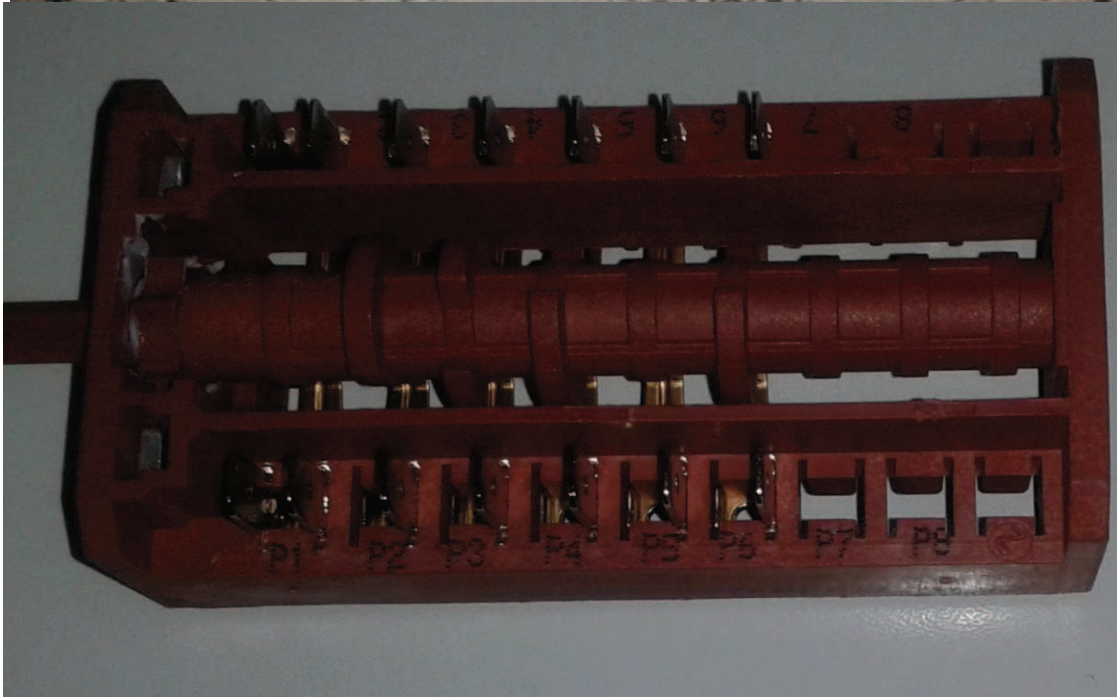

DEKA and GOTTAK switch caps are below. Terminal position numbers are clearly seen on the pictures.

ISSUE DATE	PREPARED BY	CONTROLLED BY	APPROVED BY
18.12.2012	CUSTOMER SUPPORT	Incoming Quality Inspection	Volkan Akan

There are different types of switches and connection differs. Connection terminals are shown on the electric diagram of the product. Mentioned terminal number and color has to be watched.

ISSUE DATE	PREPARED BY	CONTROLLED BY	APPROVED BY
18.12.2012	CUSTOMER SUPPORT	Incoming Quality Inspection	Volkan Akan

BEYAZ EŞYA SAN. VE TİC. A.Ş.

Switch terminal connection

DOC. NR : 07-03/FR301

REV.NR/DATE:01/18.12.2012

ITEM NR:

PAGE : 3/3

All electrical parts of the product is shown on the electric diagram.

ISSUE DATE	PREPARED BY	CONTROLLED BY	APPROVED BY
18.12.2012	CUSTOMER SUPPORT	Incoming Quality Inspection	Volkan Akan