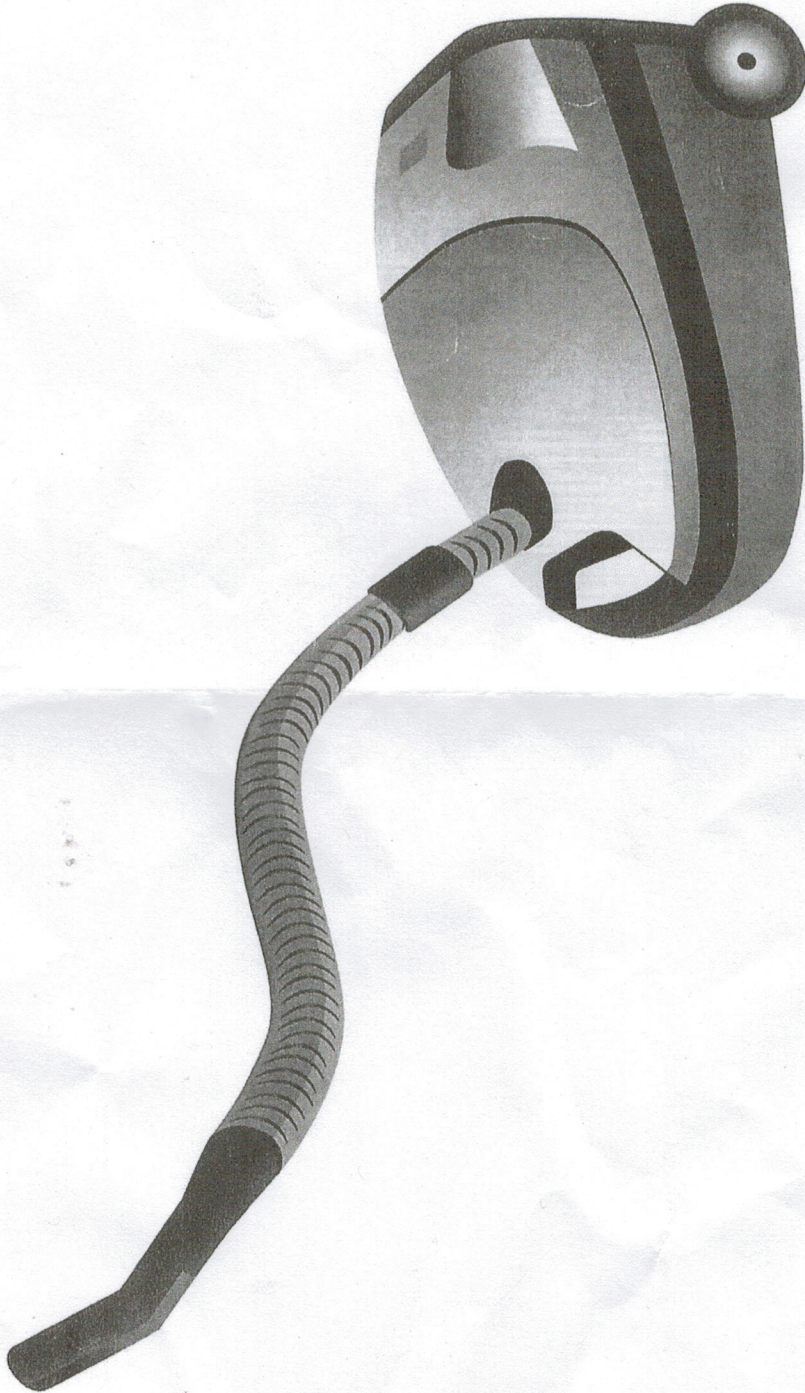

**Universal flexible hose
with handle**
(32mm and 35 mm)

FB 2033d
CMB-701520