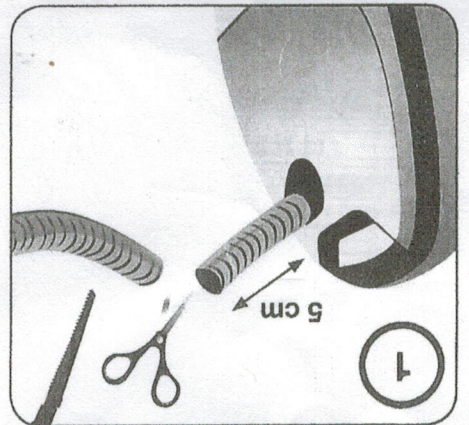

**Universal flexible hose
with handle**
(32mm and 35 mm)

FB 2033d
CMB-701520