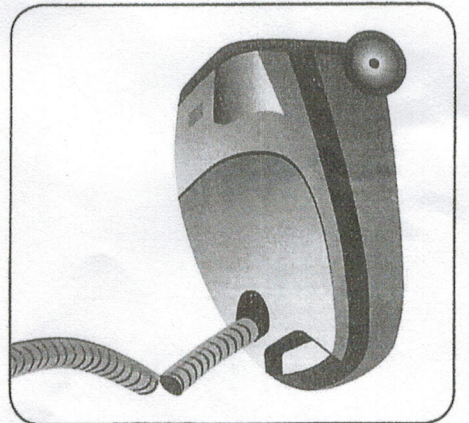

**Universal flexible hose
with handle**
(32mm and 35 mm)

FB 2033d
CMB-701520