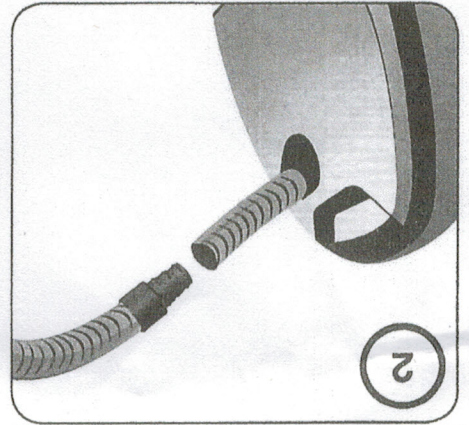

**Universal flexible hose
with handle**
(32mm and 35 mm)

FB 2033d
CMB-701520