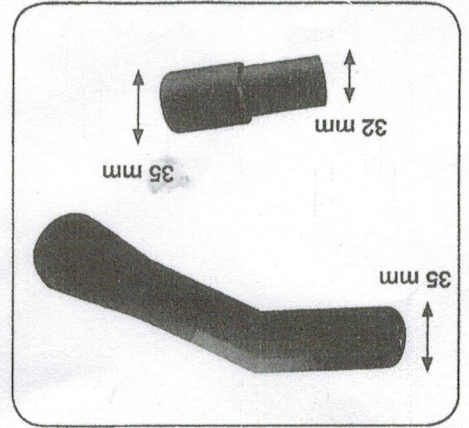

**Universal flexible hose
with handle**
(32mm and 35 mm)

FB 2033d
CMB-701520